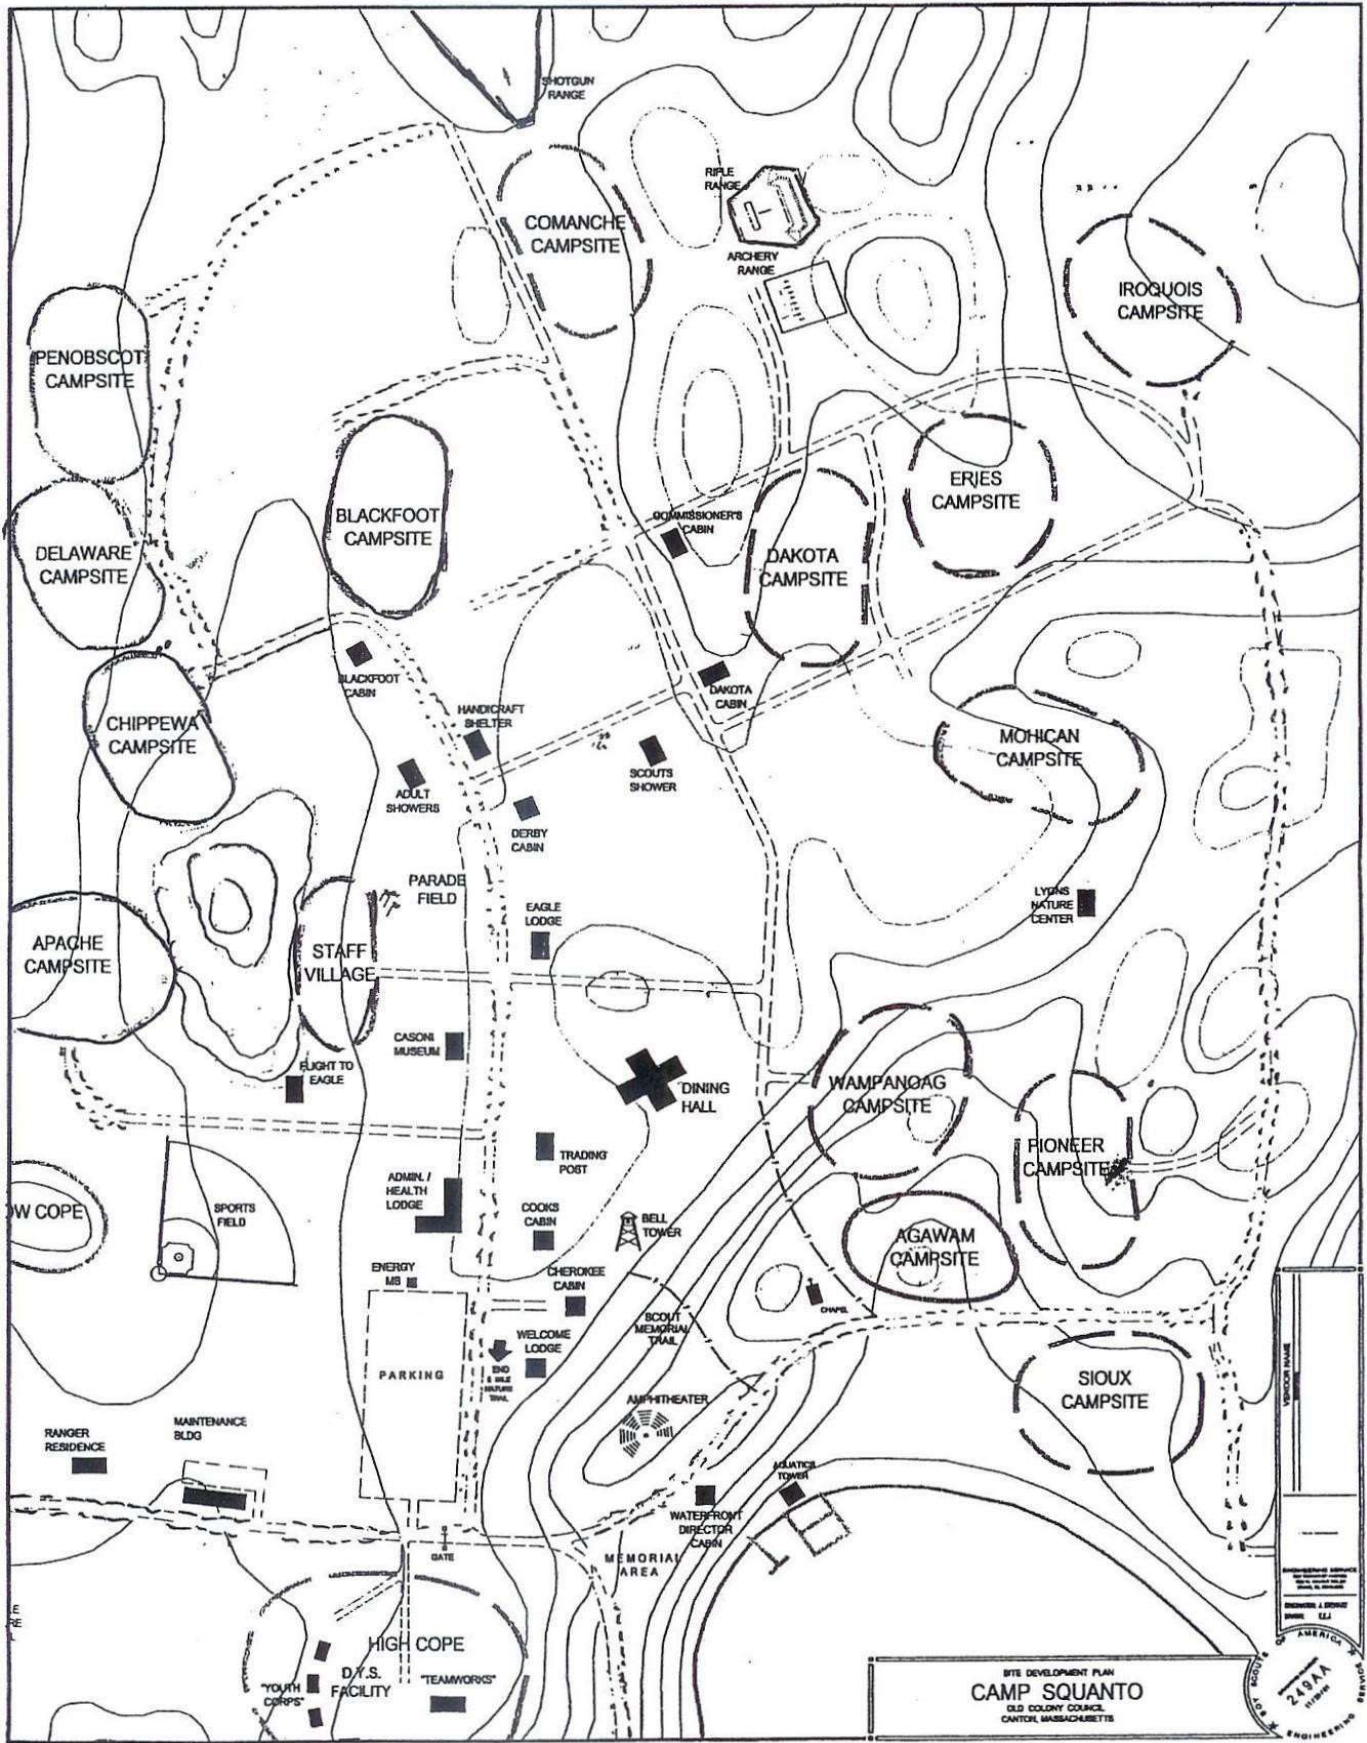

# CAMP MAP

SITE DEVELOPMENT PLAN  
**CAMP SQUANTO**  
 OLD COLONY COUNCIL  
 CANTON, MASSACHUSETTS

UNIVERSITY OF MASSACHUSETTS  
 COLLEGE OF ENGINEERING  
 CIVIL & ENVIRONMENTAL ENGINEERING  
 249A  
 11/10/04  
 AMERICAN SOCIETY OF PROFESSIONAL ENGINEERS